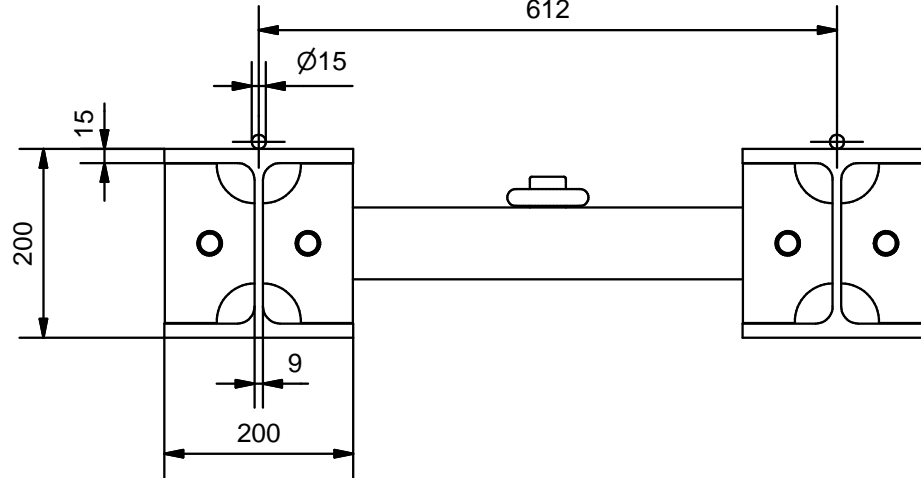

Features STSL125-3

Gantry Type:	SL125
Self Weight:	433 kg (955 lbs)

(1 : 8)

OPAALSTRAAT 44, 7554 TS HENGELO HOLLAND
 PO BOX 421, 7550 AK HENGELO HOLLAND
 TELEPHONE 074-2422045 FACSIMILE 074-2430338

3rd ANGLE
 PROJECTION

Model Number: **STSL125-3**

Drawing Number: 02913.50.01.02

Main Assembly Number: **02913.01.01.02**

REV.: 0	DATE: 31-10-2013	SCALE: 1:15	FORM: A4
---------	------------------	-------------	----------