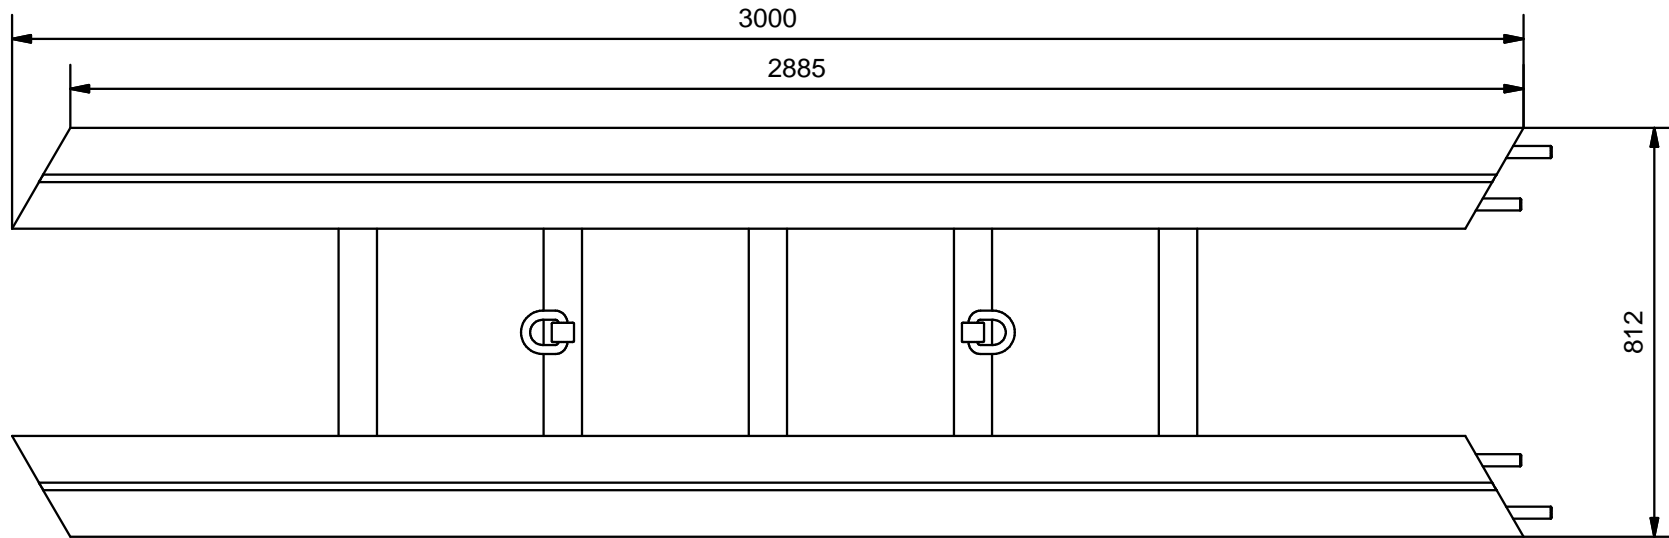

Features STSL125-3

Gantry Type:	SL125
Self Weight:	433 kg (955 lbs)

(1 : 8)

OPAALSTRAAT 44, 7554 TS HENGELO HOLLAND
 PO BOX 421, 7550 AK HENGELO HOLLAND
 TELEPHONE 074-2422045 FACSIMILE 074-2430338

3rd ANGLE
 PROJECTION

Model Number: **STSL125-3**

Drawing Number: 02913.50.01.02

Main Assembly Number: **02913.01.01.02**

REV.: 0	DATE: 31-10-2013	SCALE: 1:15	FORM: A4
---------	------------------	-------------	----------