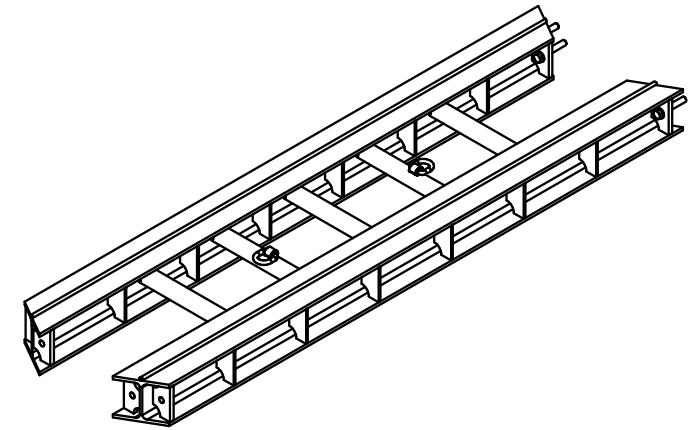

Features STSL125-3

Gantry Type:	SL125
Self Weight:	433 kg (955 lbs)

(1 : 8)

OPAALSTRAAT 44, 7554 TS HENGELO HOLLAND
 PO BOX 421, 7550 AK HENGELO HOLLAND
 TELEPHONE 074-2422045 FACSIMILE 074-2430338

3rd ANGLE
 PROJECTION

Model Number: **STSL125-3**

Drawing Number: 02913.50.01.02

Main Assembly Number: **02913.01.01.02**

REV.: 0	DATE: 31-10-2013	SCALE: 1:15	FORM: A4
---------	------------------	-------------	----------